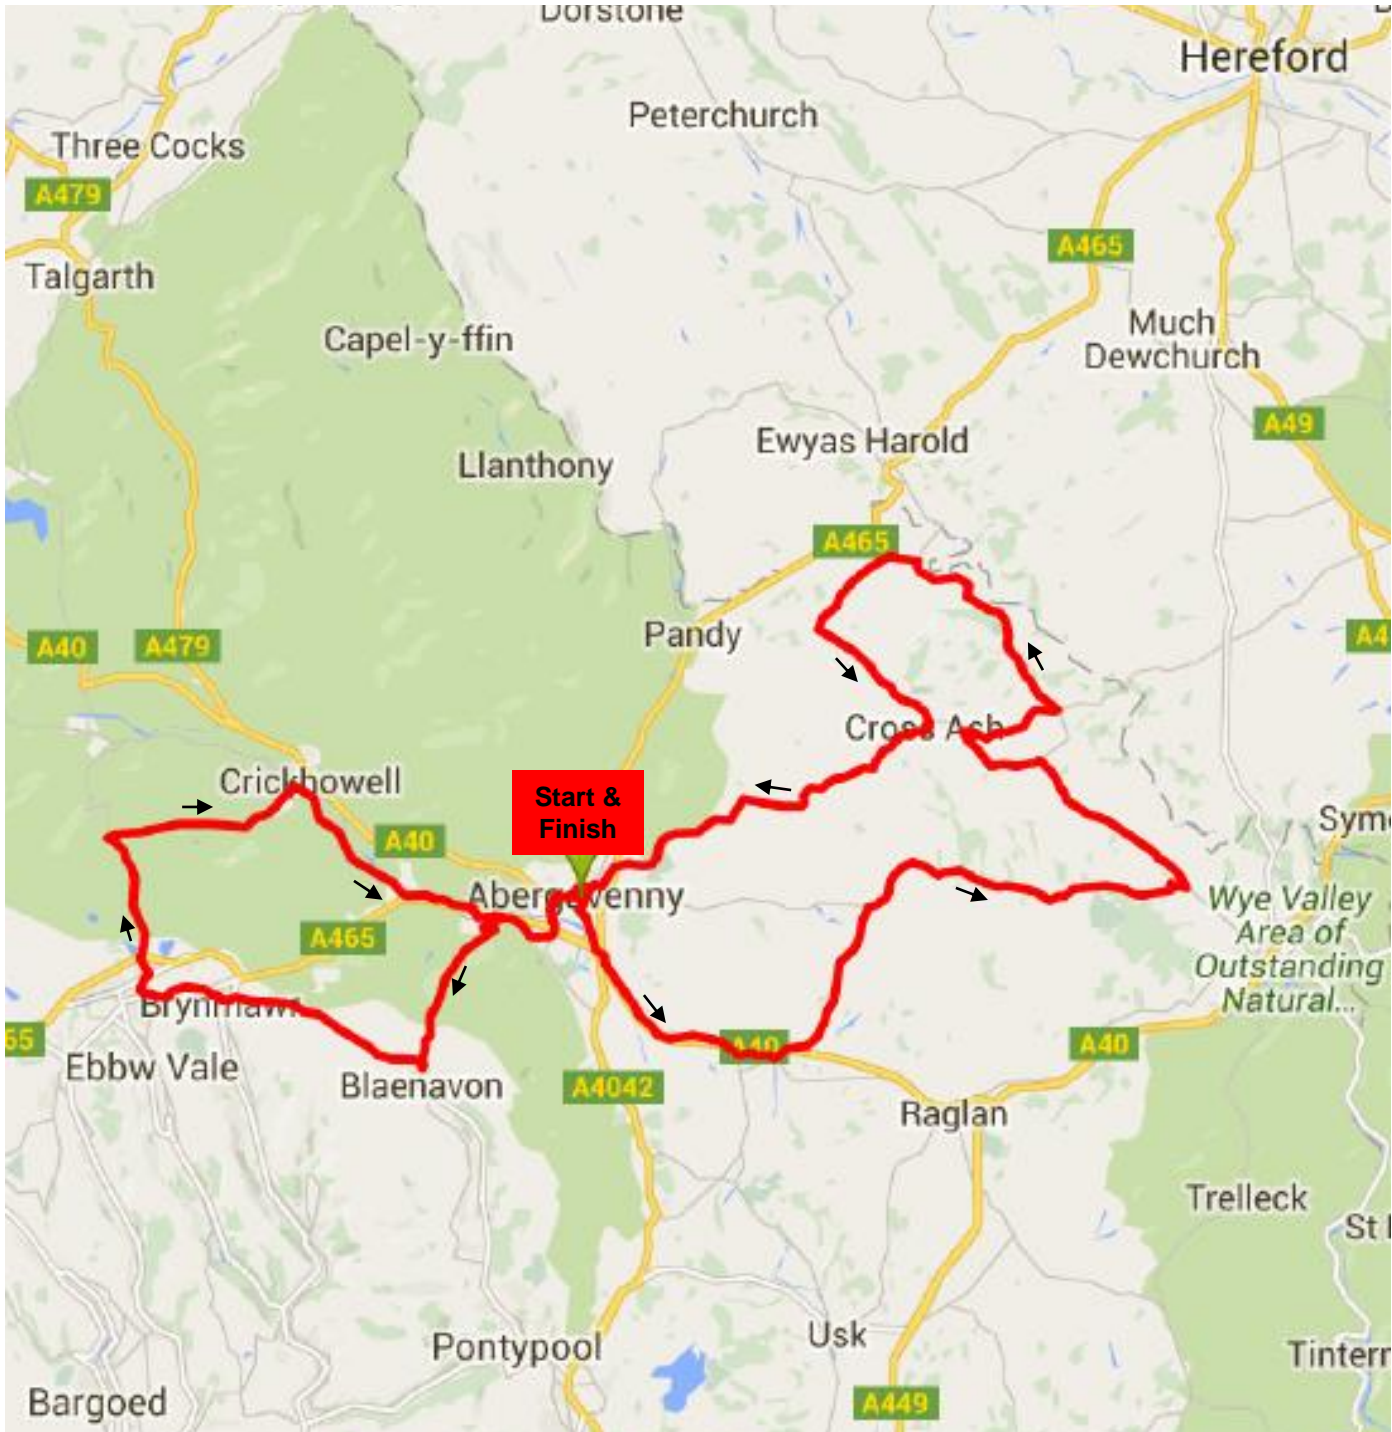

The Iron Mountain 70 Sportif

Elevation Chart 26 - 515 metres