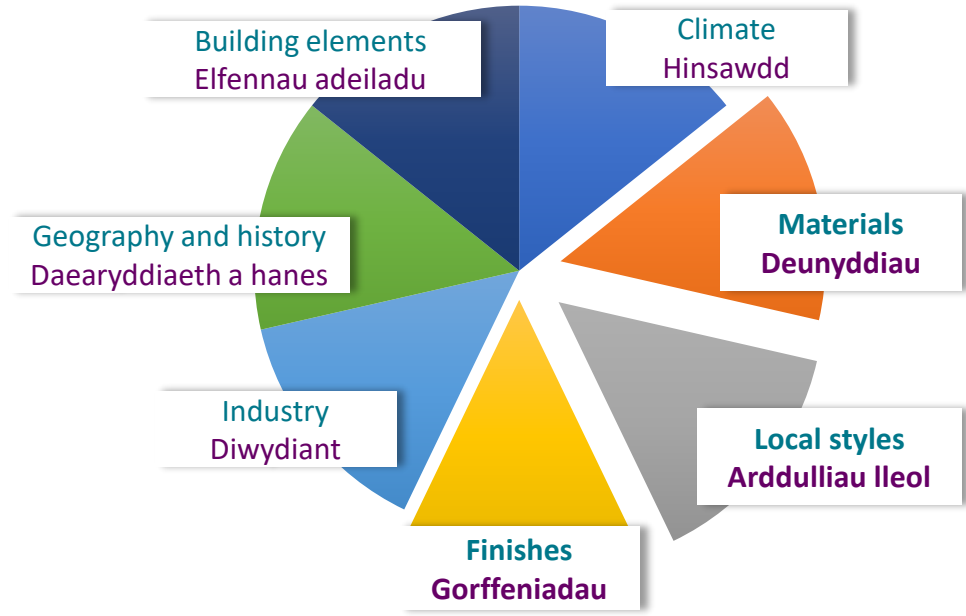

Blaenavon

Building elements
Elfennau adeiladu

Climate
Hinsawdd

Geography and history
Daeryddiaeth a hanes

Materials
Deunyddiau

Industry
Diwydiant

Local styles
Arddulliau lleol

Finishes
Gorffeniadau

Blaenavon

Atgynhyrchwyd o *Precious Inheritance*, gyda chaniatâd caredig gan The Lime Company of West Wales

Reproduced from *Precious Inheritance*, with kind permission from The Lime Company of West Wales