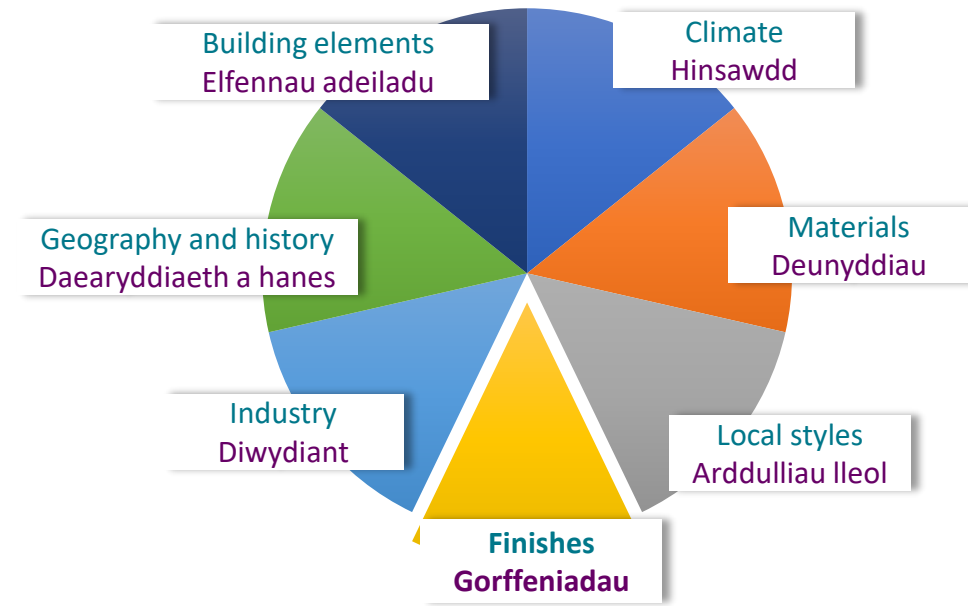

Blaenavon

Building elements
Elfennau adeiladu

Climate
Hinsawdd

Geography and history
Daeryddiaeth a hanes

Materials
Deunyddiau

Industry
Diwydiant

Local styles
Arddulliau lleol

Finishes
Gorffeniadau

Blaenavon

Atgynhyrchwyd o *Precious Inheritance*, gyda chaniatâd caredig gan The Lime Company of West Wales

Reproduced from *Precious Inheritance*, with kind permission from The Lime Company of West Wales