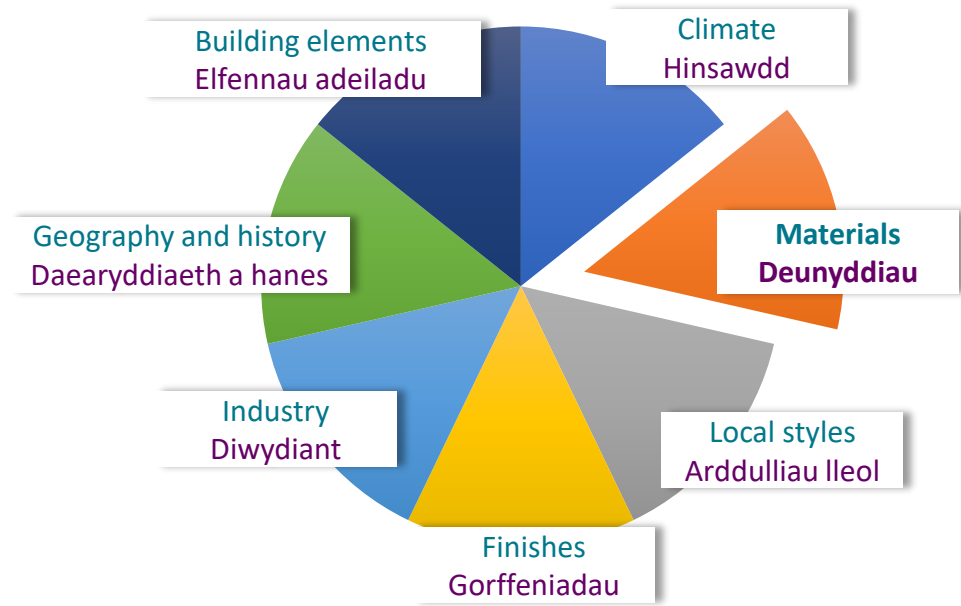

Reproduced from *Precious Inheritance*, with kind permission from The Lime Company of West Wales

Atgynhychwyd o
Precious Inheritance,
gyda chaniatâd
caredig gan The
Lime Company of
West Wales

Reproduced from
Precious Inheritance,
with kind permission
from The Lime
Company of West
Wales

Blaenavon

Building elements
Elfennau adeiladu

Climate
Hinsawdd

Geography and history
Daeryddiaeth a hanes

Materials
Deunyddiau

Industry
Diwydiant

Local styles
Arddulliau lleol

Finishes
Gorffeniadau