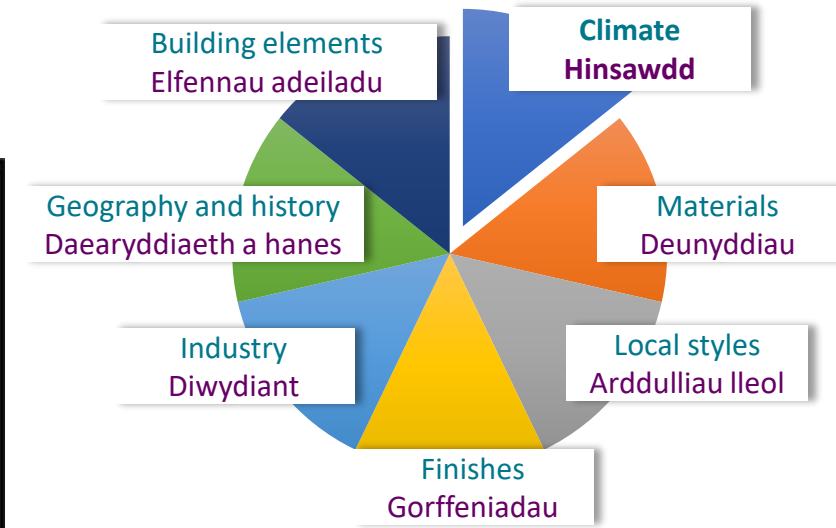

Reproduced from *Precious Inheritance*, with kind permission from The Lime Company of West Wales

Atgynhychwyd o
Precious Inheritance,
gyda chaniatâd
caredig gan The
Lime Company of
West Wales

Reproduced from
Precious Inheritance,
with kind permission
from The Lime
Company of West
Wales

Blaenavon

Building elements
Elfennau adeiladu

Climate
Hinsawdd

Geography and history
Daeryddiaeth a hanes

Materials
Deunyddiau

Industry
Diwydiant

Local styles
Arddulliau lleol

Finishes
Gorffeniadau