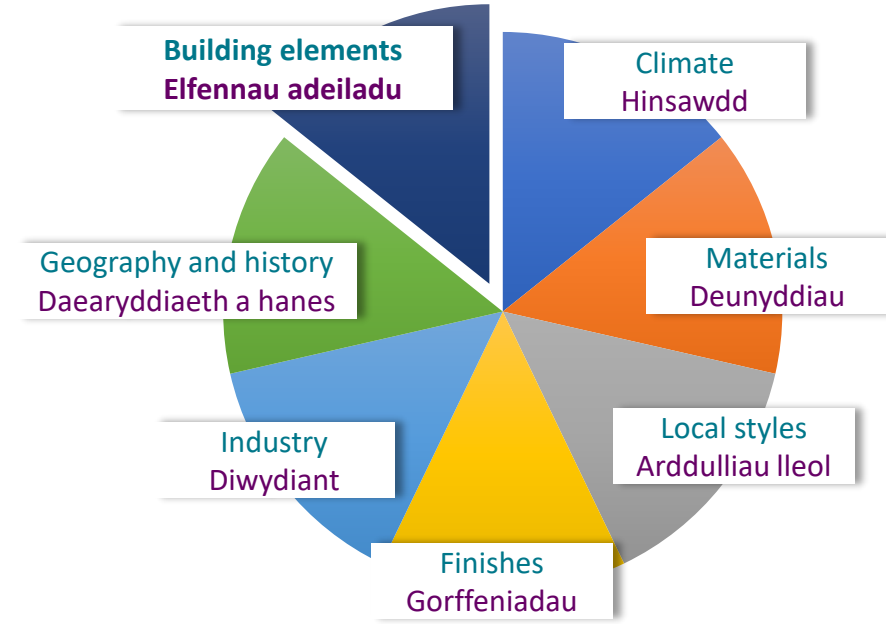

Blaenavon

Building elements
Elfennau adeiladu

Climate
Hinsawdd

Geography and history
Daeryddiaeth a hanes

Materials
Deunyddiau

Industry
Diwydiant

Local styles
Arddulliau lleol

Finishes
Gorffeniadau

Blaenavon

Atgynhyrchwyd o *Precious Inheritance*, gyda chaniatâd caredig gan The Lime Company of West Wales

Reproduced from *Precious Inheritance*, with kind permission from The Lime Company of West Wales