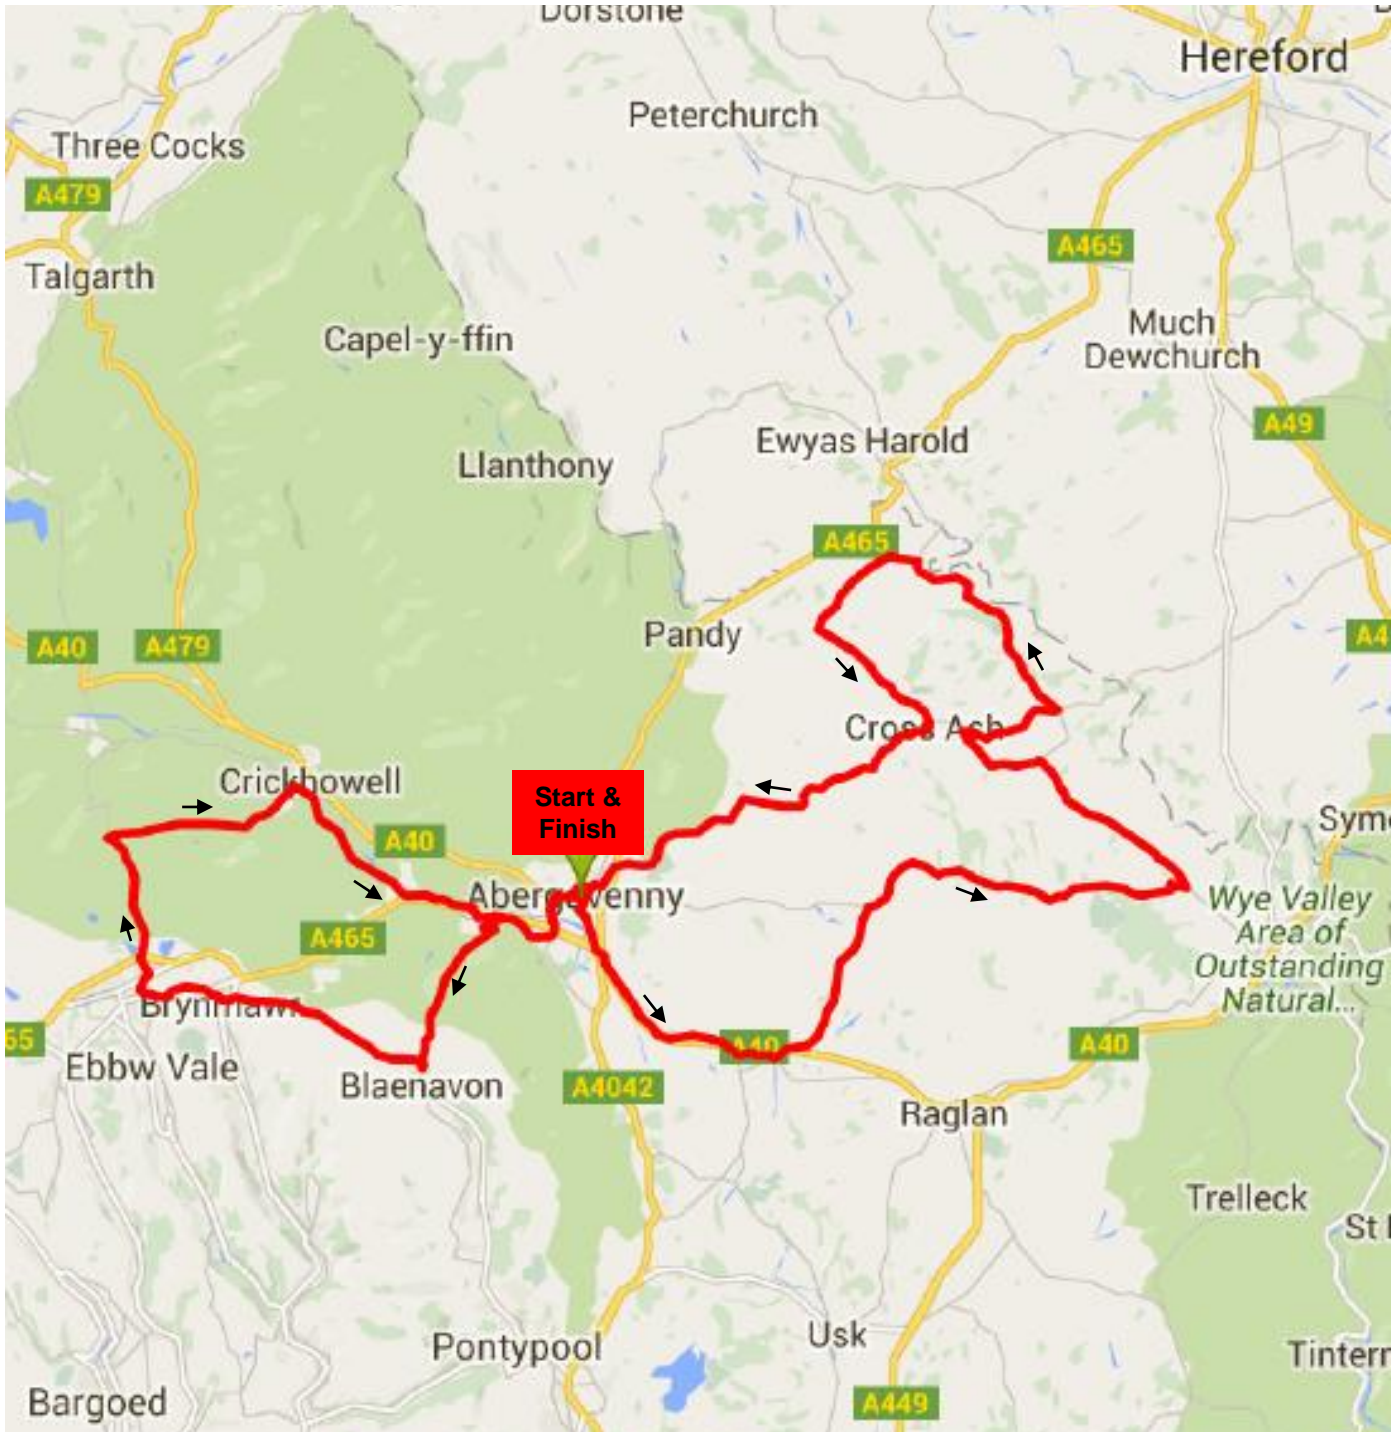

The Iron Mountain 70 Sportif

Elevation Chart 26 - 515 metres